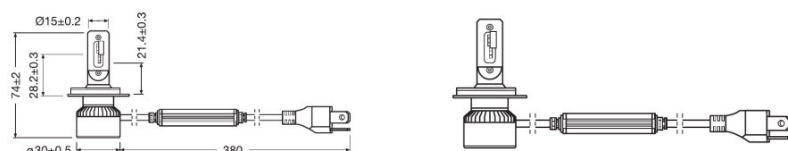

### Dimensions & weight

Length	74.0 mm
Diameter	15.0 mm
Product weight	90.00 g